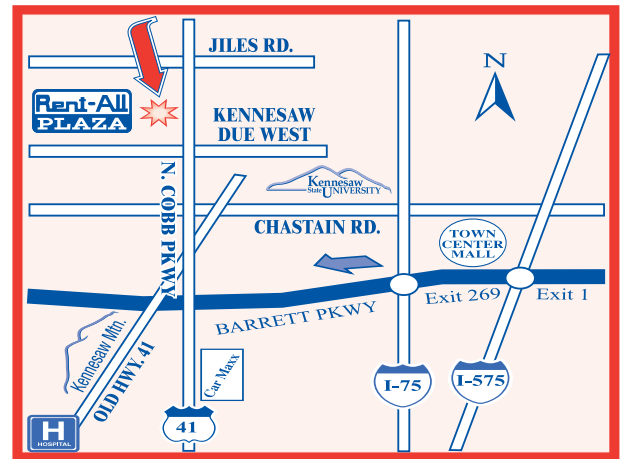

Miscellaneous

Coat Rack 4'.....	10.00
Roll-A-Way Bed.....	16.00
High Chair.....	10.50
Box Fan 42".....	32.00
Pedestal Fan.....	21.00
Sky Dancer with Electric Blower.....	65.00
Bull Horn (20 Watts).....	25.00

DELIVERY

Delivery is available at a fee determined by zip code. Delivery is to the door at street level. If it is to be up or down stairs or at some distant location, there will be an additional charge.

Special containers are provided for china, silver, glassware, etc., to ensure that you receive your items "table ready." Our delivery personnel are instructed to neatly stack all items in a mutually convenient place on delivery. Our count of items must be accepted unless we are notified.

PICK-UP

All china, silver, utensils, etc., should be rinsed food free and repacked in the same containers as delivered. Linen should be refuse free and dry to prevent staining and mildew. Tables and chairs must be knocked down and stacked ready for pick up. Wax must be removed from candelabras.

All items must be assembled in a single location ready for pick up. Items not meeting these conditions are subject to additional fees.

SET-UP / TAKE-DOWN

Set up and take-down service is available at a reasonable additional cost if arranged in **advance**. If no arrangements are made and this service is desired on delivery, our drivers must call for authorization.

2 Miles North of Barrett Parkway
2647 N. Cobb Parkway
Kennesaw, GA 30152

(770) 427-7012

www.rentallplaza.net